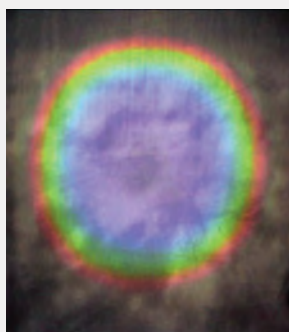

Absorption Test results: I & I EPOS 2011

True Wave II Carbon/Ceramic
99% Absorption