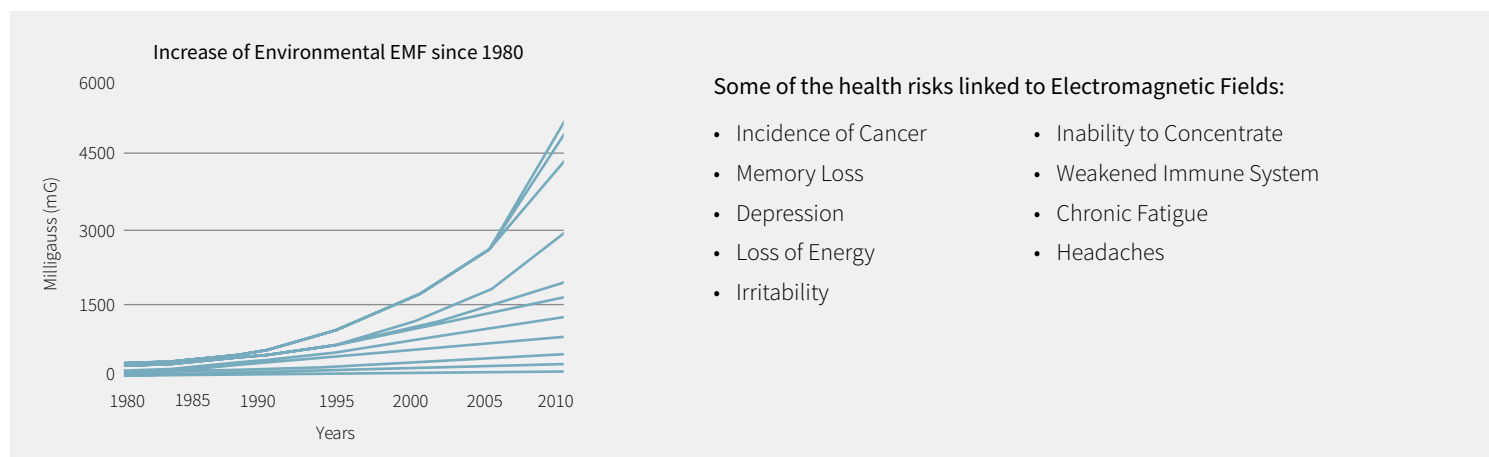

Full Lifetime Warranty

Comes with standard
chromotherapy,
upgrade possible.

Infrared Sauna Safety: Low EMF / Low ELF

As a trusted health and wellness company, your health is our top priority. That is why our True Wave™ infrared heaters are the safest and most effective on the market today. To prove it, Clearlight® infrared saunas are designed to be the only ones that cancel both EMF and ELF and have the best testing record in the industry.

What is EMF?

Electromagnetic Fields; EMF and ELF have been called “dirty electricity” and are the unintentional wavelengths produced by things like, computers, appliances, cell phones and electrical wiring. EMF/ELF has increased steadily over the past 50-100 years as our daily use of electronic and labor saving devices has skyrocketed. This has become a real public health concern.