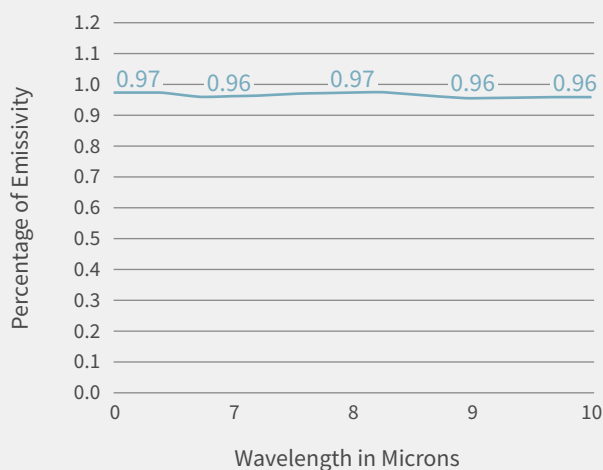

Low EMF (Electromagnetic Field)

[View EMF certificate](#)

Our exclusive manufacturing process and patented far infrared heater technologies reduces EMF levels to virtually zero where you are sitting ensuring the highest level of safety. This has been confirmed by third party testing. When EMF levels are measured in the seating area inside a Clearlight® infrared sauna, EMF levels are virtually undetectable. Measurements have been verified by VitaTech Electromagnetics.

Clearlight Heater Test: Emissivity and Absorption

Emissivity: the measure of an object's ability to emit infrared energy.

Emissivity Test Results:

* **Please note:** Emissivity is only one measure of a heater's effectiveness. To get positive results, we must also determine the ability of the infrared energy to travel through the air and then be absorbed by the body. This is the true measure of the heater's effectiveness.