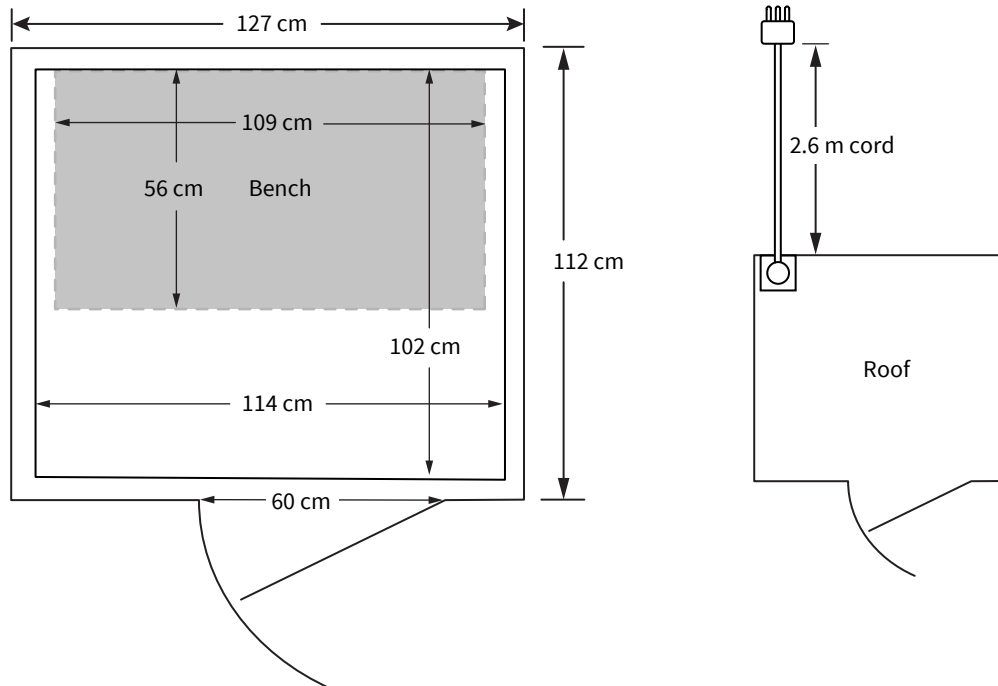

SPECIFICATIONS

Construction

Eco Certified Grade "A" Clear
Western Red Canadian Cedar
6 mm safety glass
Weight: 179 kg

Exterior

Width: 127 cm
Depth: 112 cm
Height: 193 cm

Interior

Width: 114 cm
Depth: 102 cm
Height: 180 cm
Bench: 109 cm x 56 cm

Far Infrared Heaters

True Wave™ Carbon & Ceramic
Low EMF/ELF Heaters
Power: 230V / 1,750W / 8A

Full Lifetime Warranty

Comes with standard
chromotherapy,
upgrade possible.