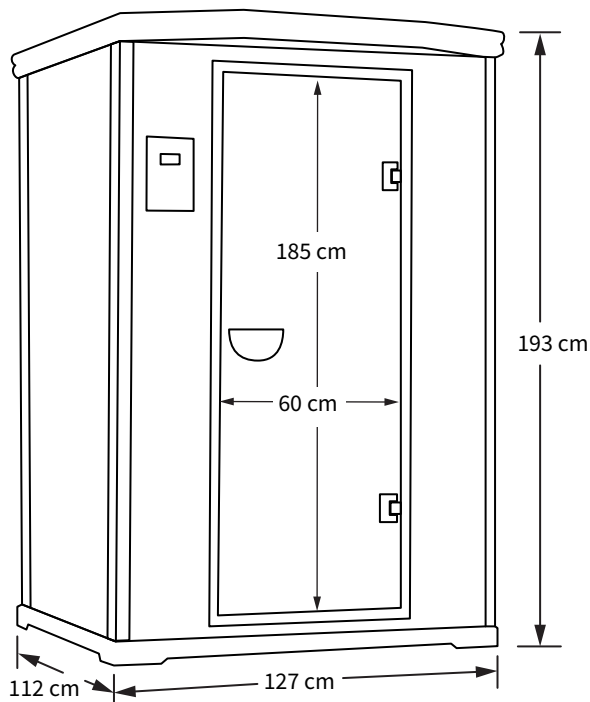

SPECIFICATIONS

Construction

Eco Certified Grade "A" Clear
Western Red Canadian Cedar
6 mm safety glass
Weight: 179 kg

Exterior

Width: 127 cm
Depth: 112 cm
Height: 193 cm

Interior

Width: 114 cm
Depth: 102 cm
Height: 180 cm
Bench: 109 cm x 56 cm

Far Infrared Heaters

True Wave™ Carbon & Ceramic
Low EMF/ELF Heaters
Power: 230V / 1,750W / 8A

Full Lifetime Warranty

Comes with standard
chromotherapy,
upgrade possible.